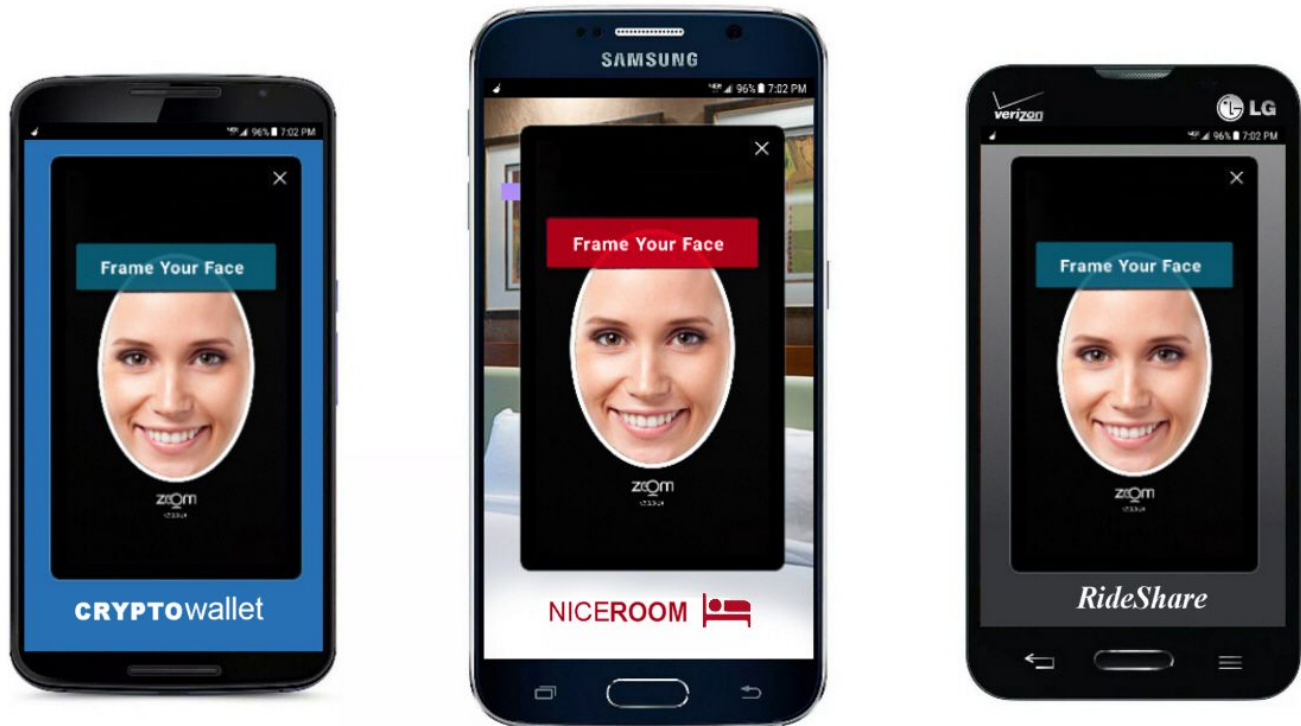

ZoOm[®] v7.0 - Interface Customization Examples

The ZoOm Foreground Frame can be displayed on any background, resized and be placed anywhere on the screen to maintain continuity. Cancel X icon and position is customizable. ZoOm Frame border and inset width is customizable. All text in all interface elements is customizable.